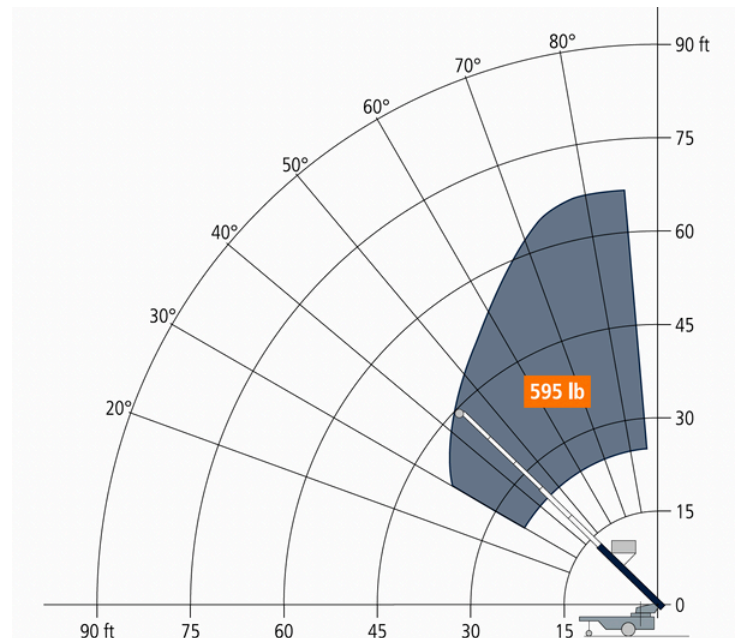

Articulated Knee Joint

↑ 75 ft Max Mast Extension 🛒 595 lb Max Load Capacity ⌚ 165 ft/min Hoisting Speed

Avario 75 K:

For jobs with sloped roofs, the Avario is available with an articulated knee joint. This feature allows the rails to pivot at the edge of a pitched roof and continue up the slope, giving the lift the ability to hoist materials all the way to the peak.